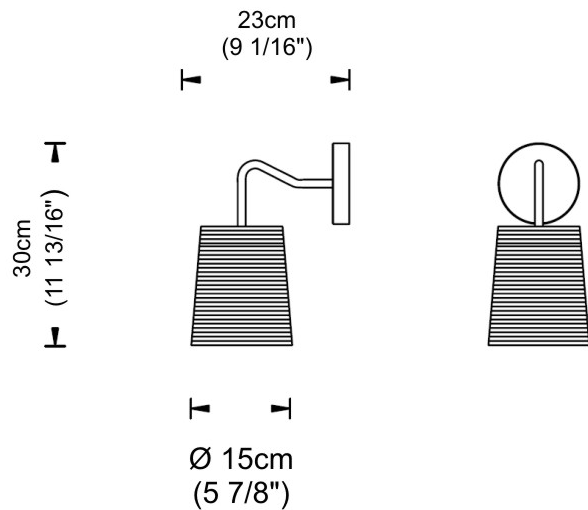

TALI SURFACE

D53008- : D53008-BEI

base number

1. To build a product code in our configurator select the specify button on the base model # product page
2. To build a manual product code on this datasheet choose from the options listed below in blue font and add the suffix to the base model #

GENERAL

Series: Tali
Partner: Fambuena
Division: Design
Installation: Surface
Product Type: Wall Surface
Mounting Location: Wall

PHYSICAL

Shape: Cylinder
Diameter (mm): 150
Diameter (in): 5 ⁷/₈
Height (mm): 300
Height (in): 11 ¹³/₁₆
Extension (mm): 230
Extension (in): 9 ¹/₁₆
Fixture Material: Fabric Cord
Primary Material: Fabric

ELECTRICAL

Lamp Type: LED Retrofit
Max. Wattage Per Lamp (W): 5
Driver Included: No

LED

OPTICAL

RATINGS AND CERTIFICATIONS

Certified By: Certified for North American Standards
IP rating: IP20

PROJECT
TYPE
SPECIFIER
QUANTITY
DATE