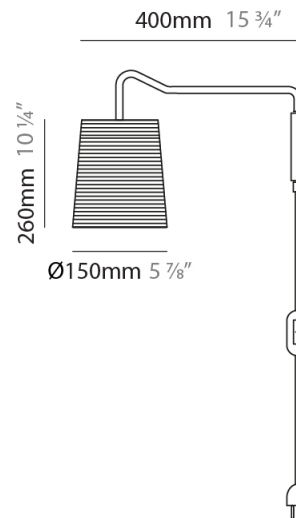

TALI SURFACE

D53009-

base number   Finish
Options

1. To build a product code in our configurator select the specify button on the base model # product page
2. To build a manual product code on this datasheet choose from the options listed below in blue font and add the suffix to the base model #

GENERAL

Series: Tali
Partner: Fambuena
Division: Design
Installation: Surface
Product Type: Wall Surface
Mounting Location: Wall

PHYSICAL

Shape: Cylinder
Diameter (mm): 150
Diameter (in): 5 7/8
Height (mm): 260
Height (in): 10 1/4
Extension (mm): 400
Extension (in): 15 3/4
Diffuser: Rope Shade
Fixture Finish: [BEI / WHI](#)
Fixture Material: Fabric Cord
Primary Material: Fabric
Cable Details: Cable length 2000mm / 79"

ELECTRICAL

Number of Lamps: 1
Lamp Type: LED Retrofit
Lamp Shape: A19
Bulb Included: Bulb Not Included
Max. Wattage Per Lamp (W): 5
Lamp Base: E26
Input Voltage (V): 120
Upon Request: 277Vac / GU24

LED

OPTICAL

RATINGS AND CERTIFICATIONS

Certified By: Certified for North American Standards
IP rating: IP20

PROJECT
TYPE
SPECIFIER
QUANTITY
DATE