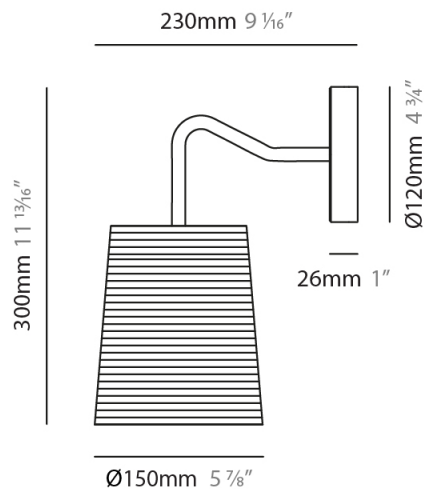

TALI SURFACE

D53008-

base number   Finish
Options

1. To build a product code in our configurator select the specify button on the base model # product page
2. To build a manual product code on this datasheet choose from the options listed below in blue font and add the suffix to the base model #

GENERAL

Series: Tali
Partner: Fambuena
Division: Design
Installation: Surface
Product Type: Wall Surface
Mounting Location: Wall

PHYSICAL

Shape: Cylinder
Diameter (mm): 150
Diameter (in): 5 ⁷/₈
Height (mm): 300
Height (in): 11 ¹³/₁₆
Extension (mm): 230
Extension (in): 9 ¹/₁₆
Diffuser: Rope Shade
Fixture Finish: [BEI / WHI](#)
Fixture Material: Fabric Cord
Primary Material: Fabric

ELECTRICAL

Number of Lamps: 1
Lamp Type: LED Retrofit
Lamp Shape: A19
Bulb Included: Bulb Not Included
Max. Wattage Per Lamp (W): 5
Lamp Base: E26
Input Voltage (V): 120
Upon Request: 277Vac / GU24

LED

OPTICAL

RATINGS AND CERTIFICATIONS

Certified By: Certified for North American Standards
IP rating: IP20

PROJECT	_____
TYPE	_____
SPECIFIER	_____
QUANTITY	_____
DATE	_____